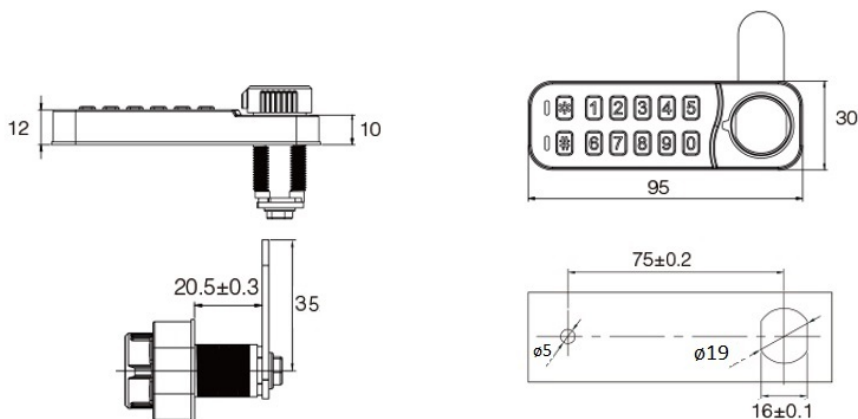

PRODUCT SHEET

Description:

Elec. Combi. Cam Lock, "VIC", $\varnothing 19 \times 20 \text{mm}$, Horizontal, LH, White All Zamak, Public/Private, W/Master Key System #07, 3 Level, Management, W/Auto-timer Function, IP65 Rating, Powered by, CR2450 Button Battery, 30.000 Cycles, CE, REACH and Rohs, Certified

Item number:

14.60.426-0

Units	Box	Carton	HS Code	Barcode
Pcs.	1	24	8301300000	
				5704866509268

Horizontal

SISO A/S

Mileparken 11
DK-2740 Skovlunde
Denmark
VAT: DK 24786013

Phone +45 45 830 900

www.siso.dk
siso@siso.dk